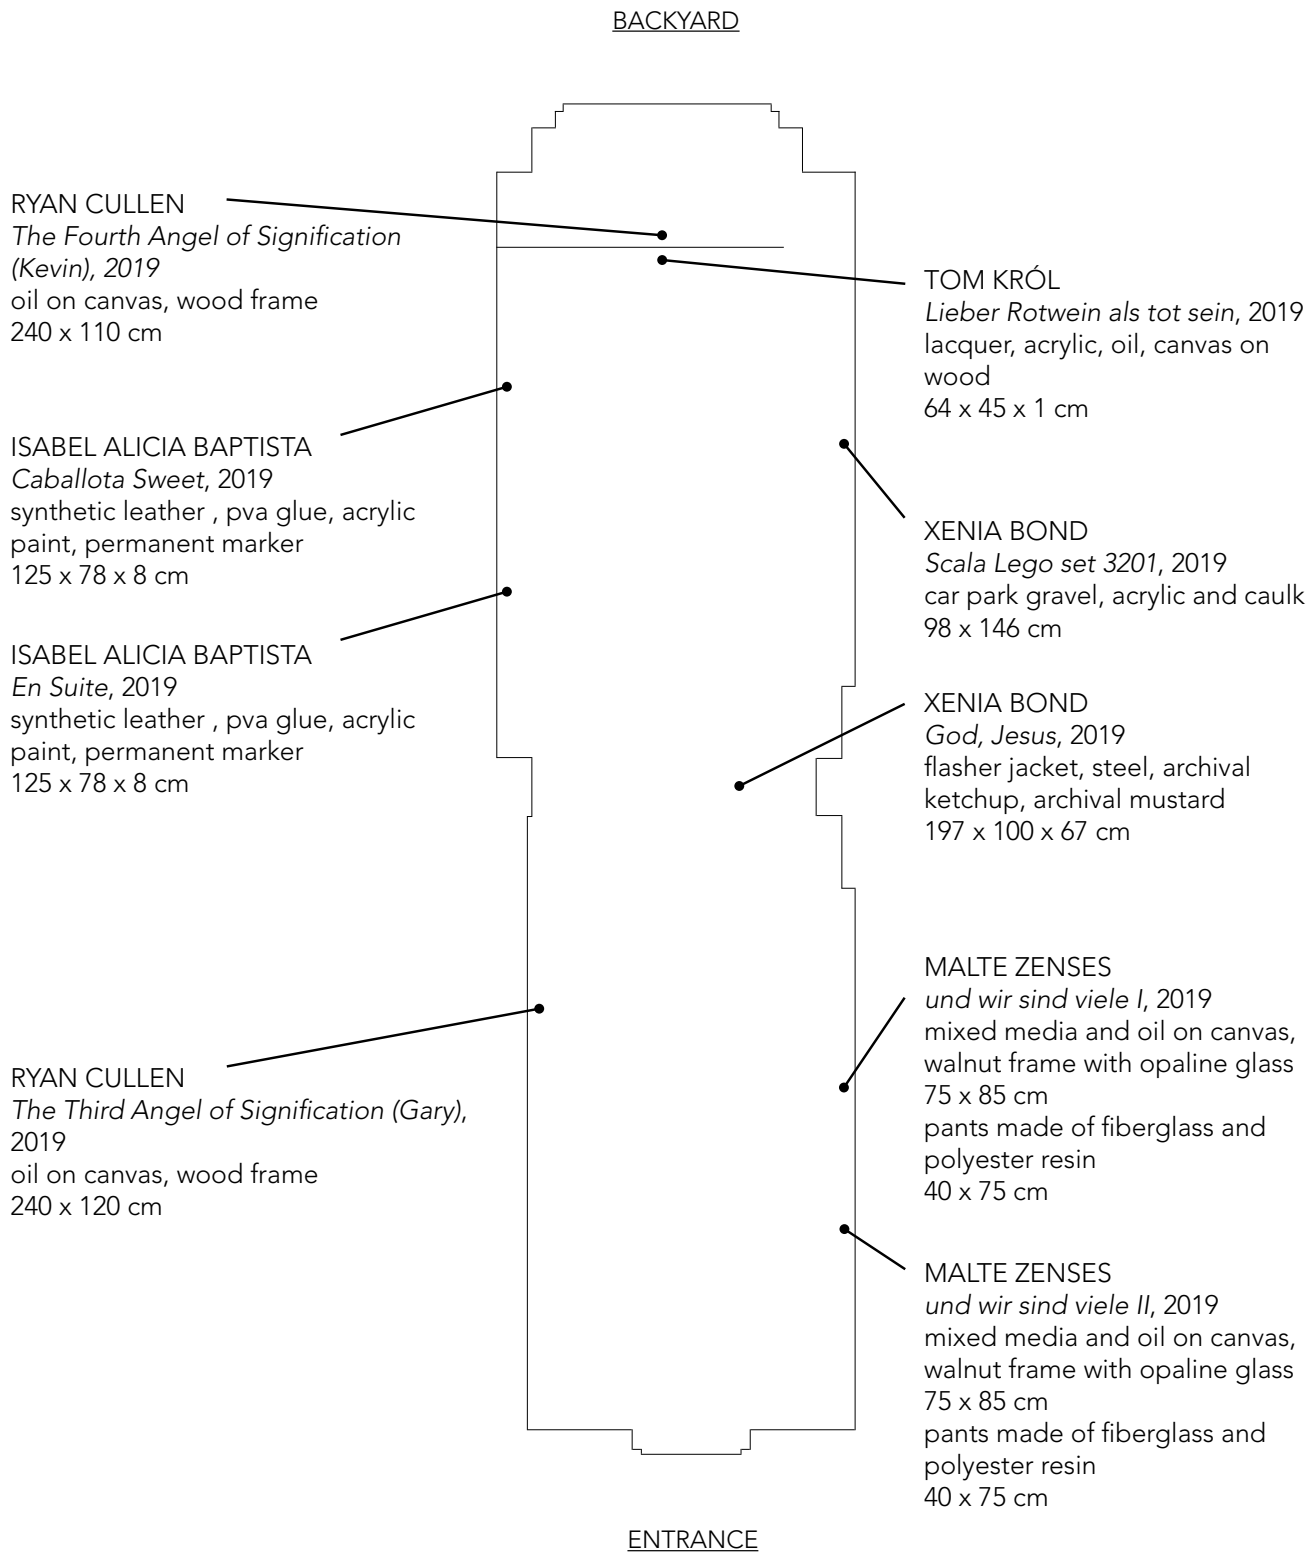

On the Name-Of-The-Figure in painting

April 27 - May 18, 2019

Opening hours during Berlin Gallery Weekend: Sat. and Sun., 11am-7pm

Opening hours of the show: Thu-Fri: 11am-3pm, Sat: 12-6pm and by appointment